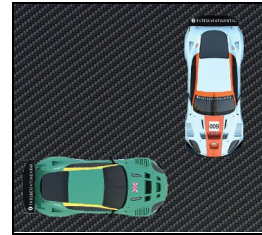

Due  
2008 Price

May 36.99

#009

#007

400  
AC03MCG2

**Aston Martin Gulf DBR9 Limited Edition 1,500 pcs 1/43  
Special Packaging, 2008 Le Mans model with Gulf livery, Limited Edition  
numbered plaque & Carbon fibre look base, Twin pack**

May 49.99

#009

#007

400 A03MC2

**Aston Martin Gulf DBR9 Limited Edition 1,500 pcs 1/43 (2 piece set)  
Limited Edition Model & Packaging, 2007 Le Mans Winner & 2008 Le Mans  
model with Gulf Livery, Limited Edition numbered plaque, Carbon fibre look  
base, Aluminium plate and text for every car**