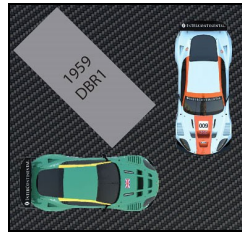

Due  
2008 Price

May 36.99

#009

#007

400  
AC03MCG2

**Aston Martin Gulf DBR9 Limited Edition 1,500 pcs 1/43  
Special Packaging, 2008 Le Mans model with Gulf livery, Limited Edition  
numbered plaque & Carbon fibre look base, Twin pack**

May 49.99

#009

#007

400 A03MC2

**Aston Martin Gulf DBR9 Limited Edition 1,500 pcs 1/43 (2 piece set)  
Limited Edition Model & Packaging, 2007 Le Mans Winner & 2008 Le Mans  
model with Gulf Livery, Limited Edition numbered plaque, Carbon fibre look  
base, Aluminium plate and text for every car**

May 49.99

#009

400 A03MC3

**Aston Martin DBR1 1959 Le Mans Winner, 2007 Le Mans Winner & 2008 Gulf  
Limited Edition 1,500 pcs 1/43 Scale (3 piece set)  
Limited Edition Model & Packaging, 1959 DBR1 Winner Le Mans,  
2007 Le Mans Winner & 2008 Le Mans Model with Gulf livery, Limited  
Edition numbered plaque, Carbon fibre look base  
Aluminium plate and text for every car**